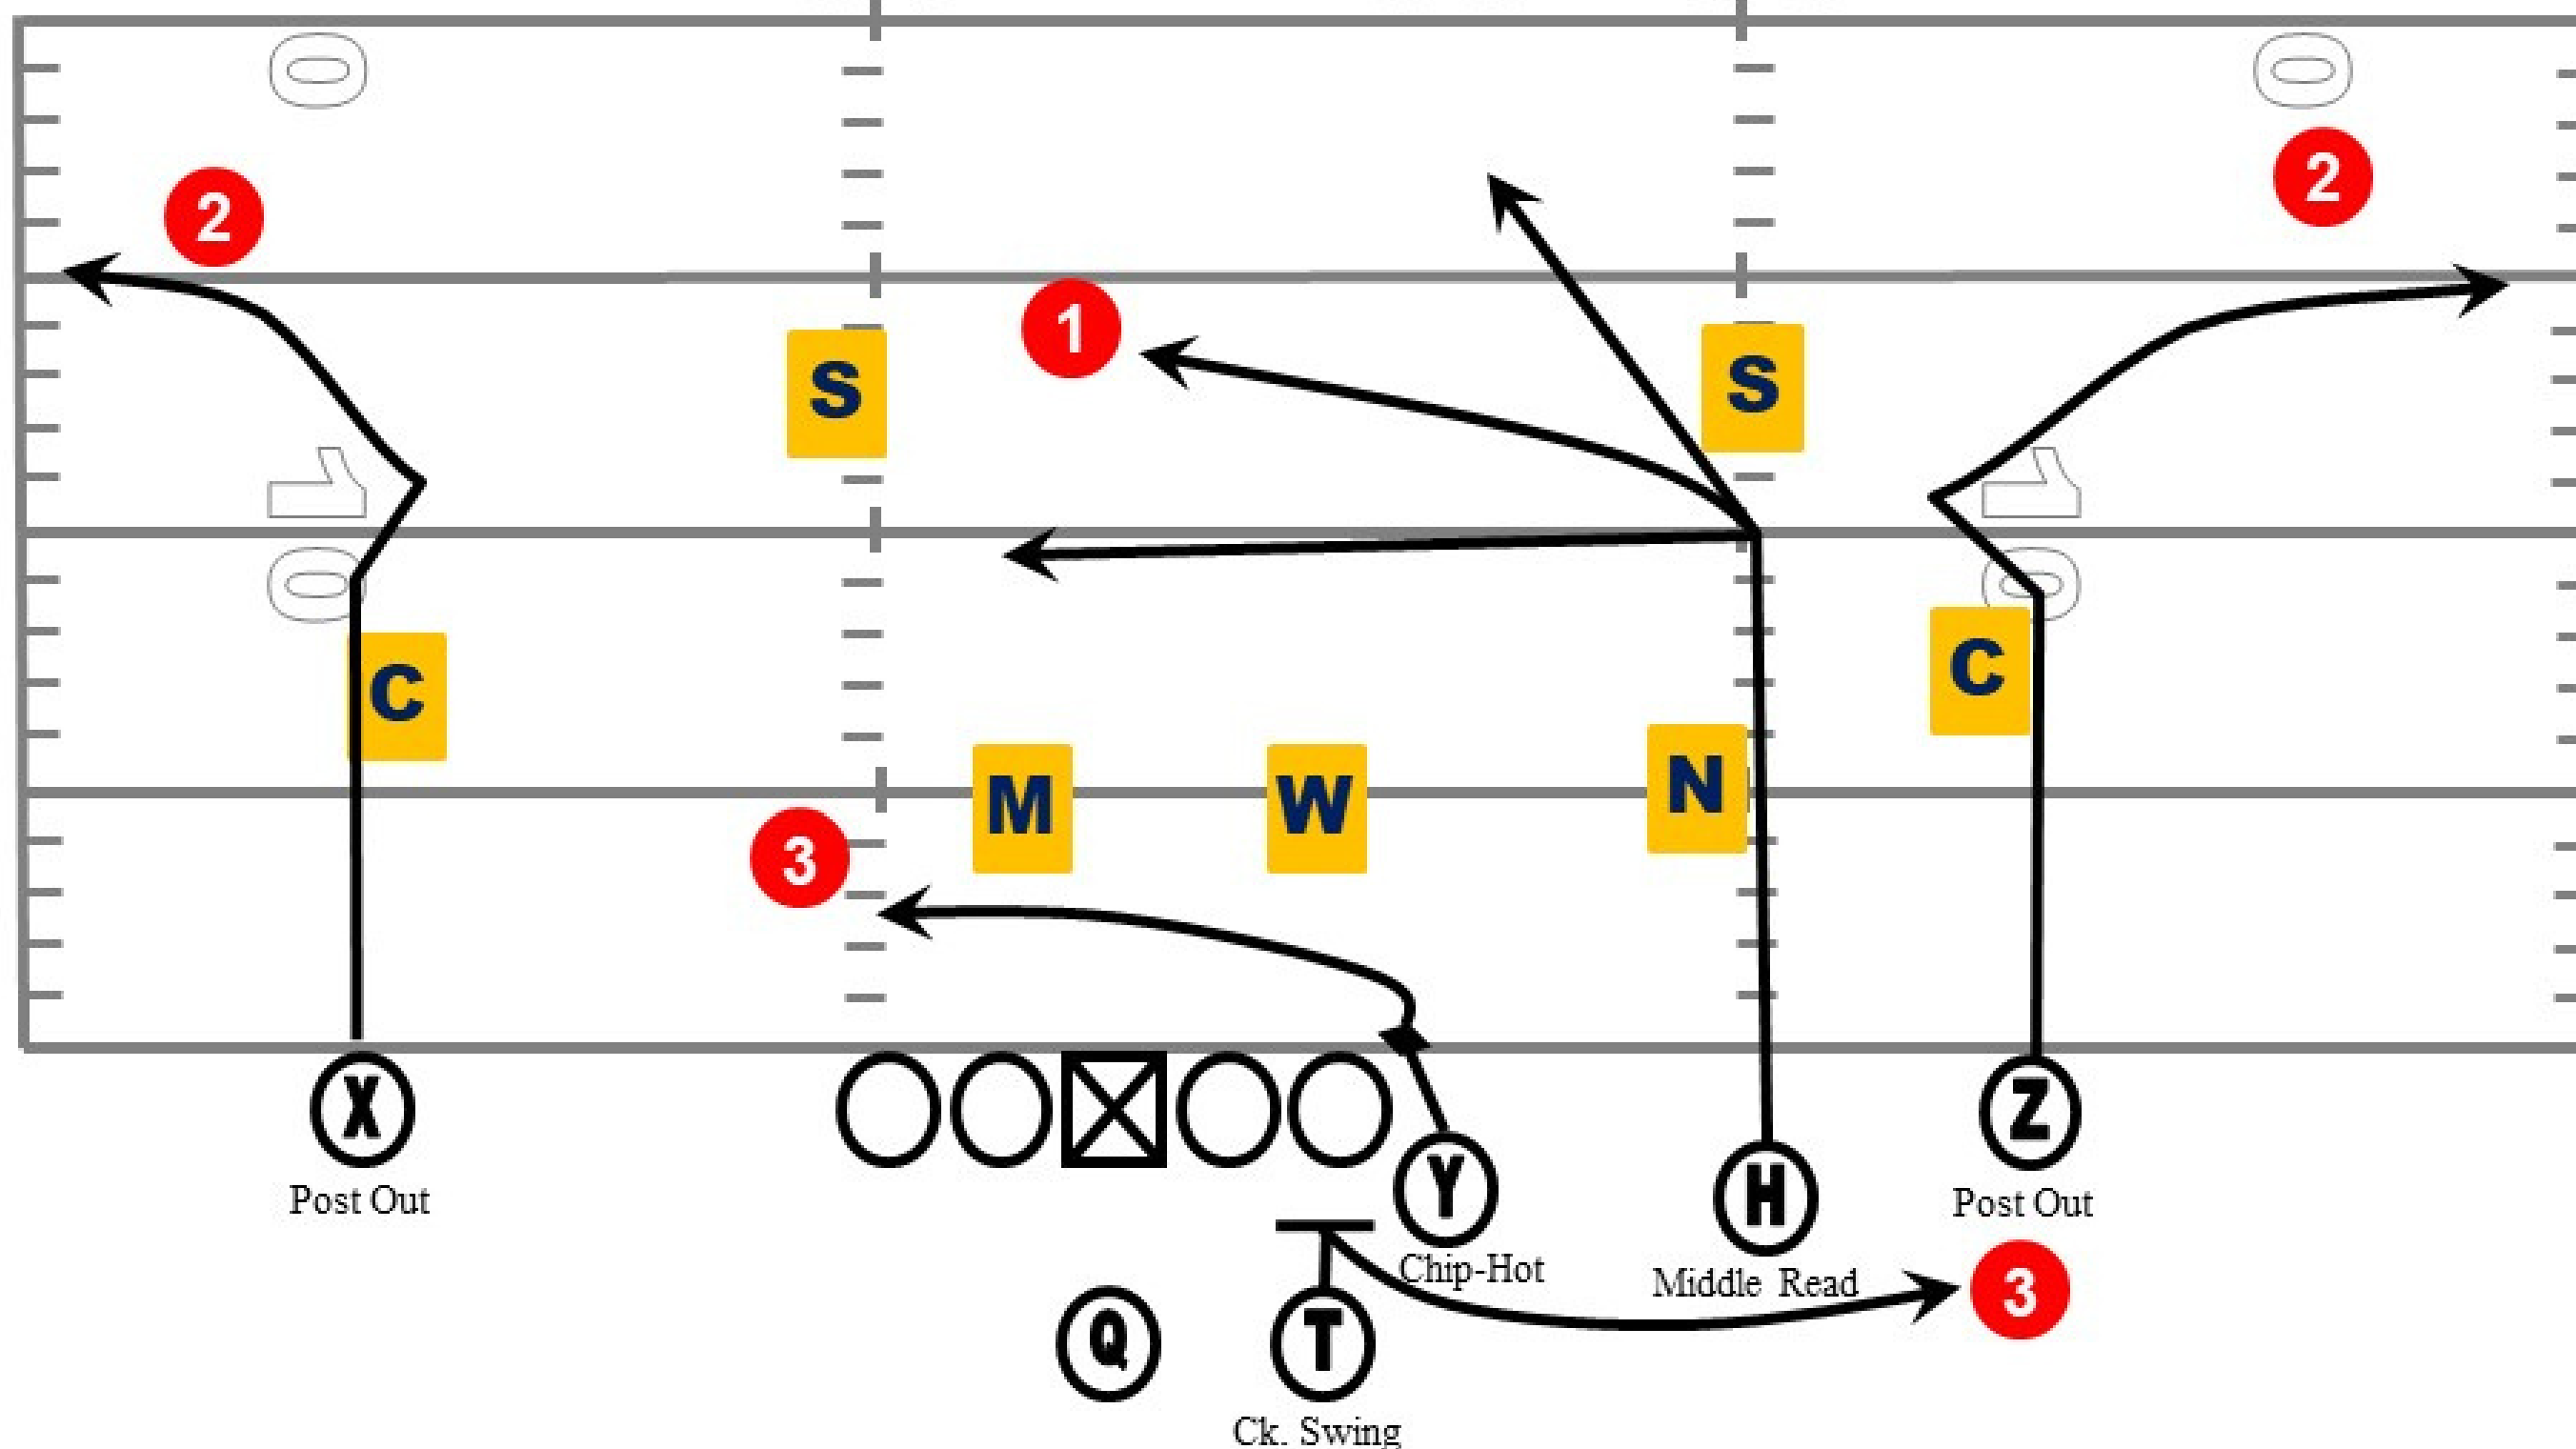

DOUBLE

Progression:

**Middle Read, OWR,
Hot/Back**

OWR ROUTES WILL BE TAGGED

DOUBLE POST OUT

MIDDLE READ	OWR's	Y
Best release vertical vs. MOFO bend off of near safety. MOFC 10 yard dig.	Run Route Tagged. OWR to field, QB friendly split.	Chip widest rusher, release flat on shallow.

DOUBLE OUT

MIDDLE READ

Best release vertical vs. MOFO bend off of near safety. MOFC 10 yard dig.

OWR's

Run Route Tagged. OWR to field, QB friendly split.

Y

Chip widest rusher, release flat on shallow.