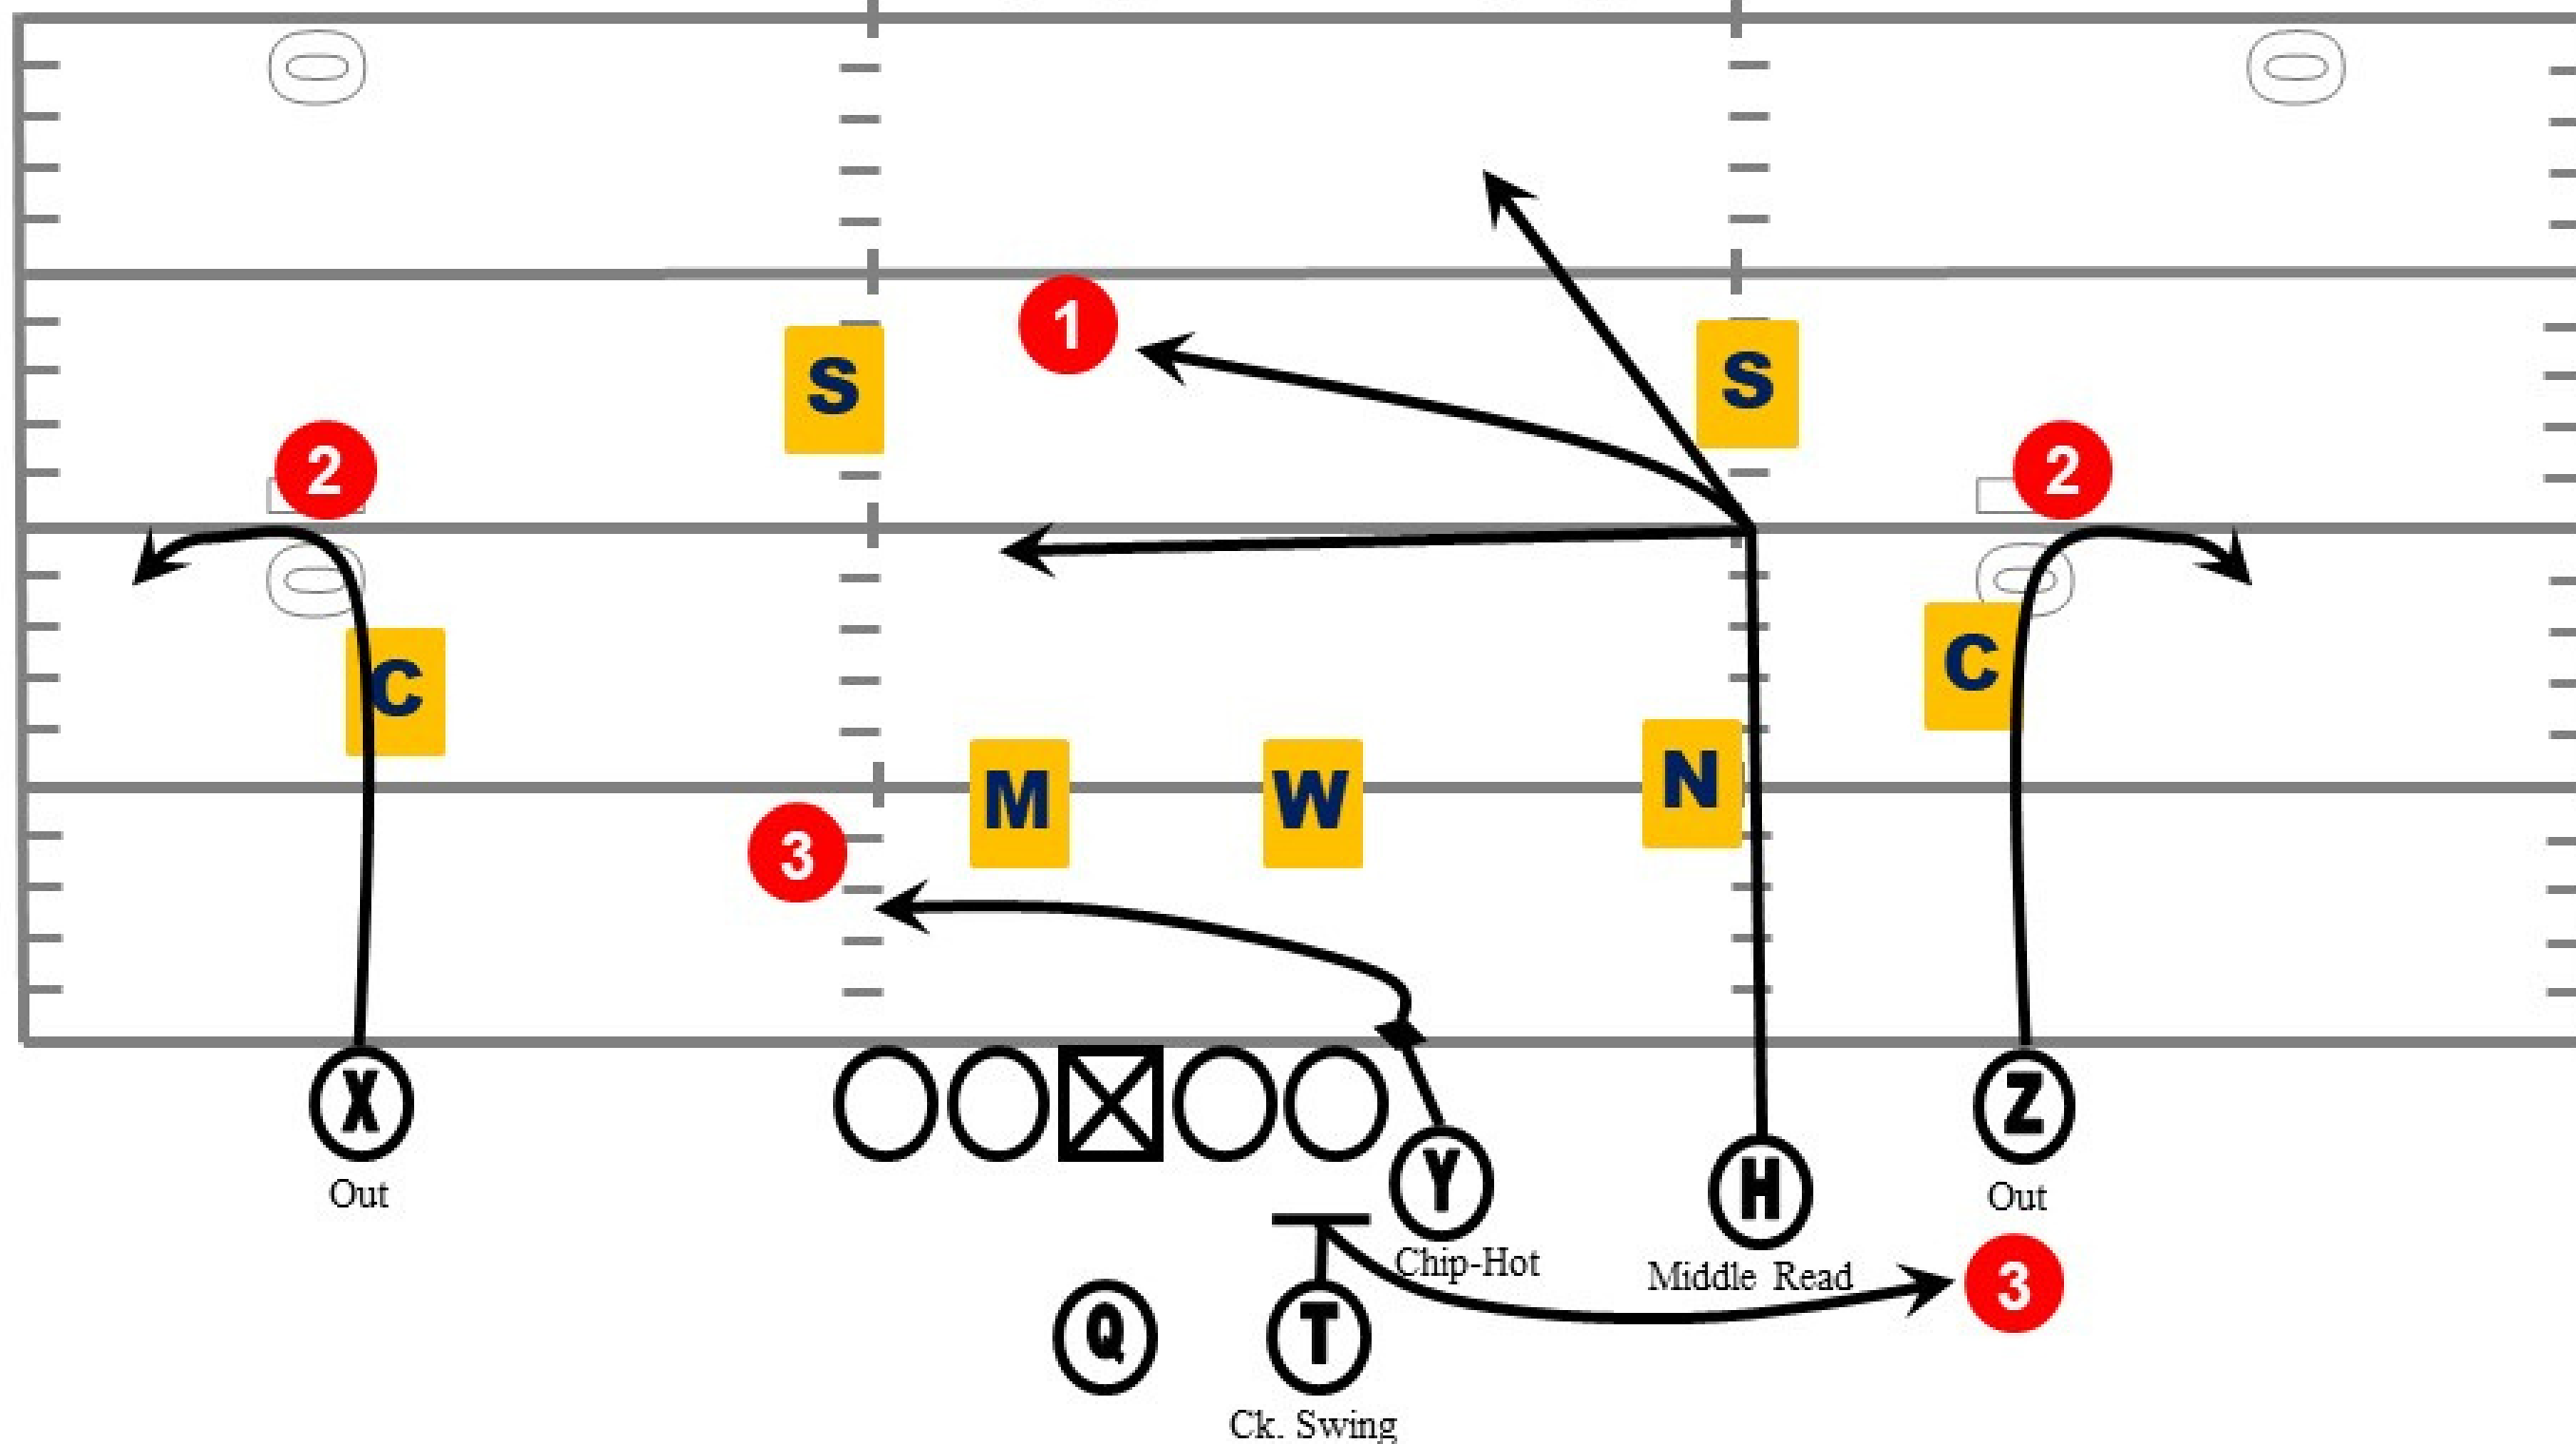

DOUBLE

Progression:

**Middle Read, OWR,
Hot/Back**

OWR ROUTES WILL BE TAGGED

DOUBLE POST OUT

MIDDLE READ	OWR's	Y
Best release vertical vs. MOFO bend off of near safety. MOFC 10 yard dig.	Run Route Tagged. OWR to field, QB friendly split.	Chip widest rusher, release flat on shallow.

DOUBLE OUT

MIDDLE READ

Best release vertical vs. MOFO bend off of near safety. MOFC 10 yard dig.

OWR's

Run Route Tagged. OWR to field, QB friendly split.

Y

Chip widest rusher, release flat on shallow.